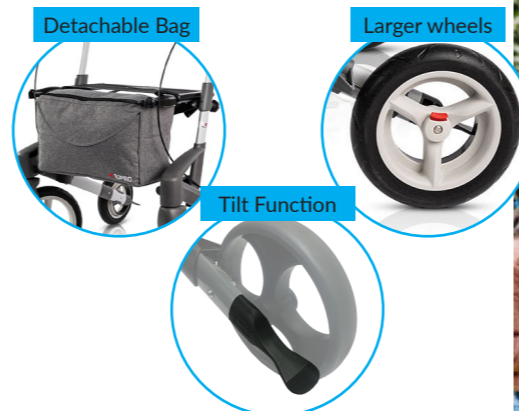

- > The Brake bar can be used with one hand from multiple angles.
- > Retractable rise-up handles to assist from sit to stand.
- > The tray has a cupholder to safely transport drinks.
- > The tray also slides forward to be used as a table.
- > Easy access storage compartment under tray.
- > Folds up and stores away easily.
- > Tilt-function - to overcome small obstacles.

Troja Neuro

7
Years
Warranty

For Parkinson and neurological conditions. Extra safety features.

- All the benefits of the Troja 2G Premium and more:
- > Reverse braking system, will only move when brakes are pushed in.
 - > Brakes engage automatically for sitting and standing.

Olympos ATR

7
Years
Warranty

The tough off-roader

- > Can also be used for indoors.
- > Detachable insulated bag holds up to 15Kg.
- > Large 28cm soft wheels, for more comfortable driving on rougher uneven terrains.
- > IBS Interior brake system, brakes on rim not tyre. Easy to remove and replace tyres.
- > Tilt function, tilts walker easier up the kerb.
- > Weights less than 9Kg.
- > Folds easily for storage or transport. With lock latch.

Taurus Electric

More stable, functional for home & care

- > Electric height adjustable very easy.
- > May assist some from sitting to standing.
- > The rear wheels have three settings: 1-Standard, 2-Directional Setting, 3-Brake for parking